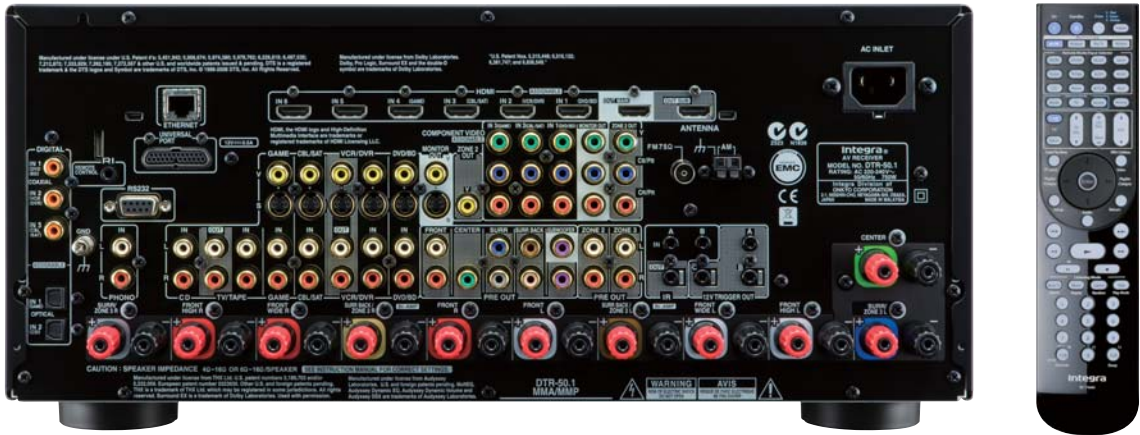

SPECIFICATIONS

AMPLIFIER SECTION

Power Output	
All Channels:	230 W / ch at 6Ω, 1kHz 1 channel driven, JEITA 130 W at 8Ω, 20 Hz–20 kHz, 0.08%, 2 channels driven, FTC
Dynamic Power:	300 W (3Ω, Front) 250 W (4Ω, Front) 150 W (8Ω, Front)
THD (Total Harmonic Distortion):	0.08% (Rated power)
Damping Factor:	60 (Front, 1 kHz, 8Ω,)
Input Sensitivity and Impedance:	200 mV/47 kΩ (Line) 2.5 mV/47 kΩ, (Phono MM)
Output Level and Impedance:	200 mV/470 Ω (Rec out)
Phono Overload:	70 mV (MM 1 kHz, 0.5%):
Frequency Response:	5 Hz–100 kHz/+1 dB, -3 dB
Tone Control:	±10 dB, 50 Hz (Bass) ±10 dB, 20 kHz (Treble)
Signal-to-Noise Ratio:	110 dB (Line, IHF-A)
Speaker Impedance:	4Ω–16Ω or 6Ω–16Ω

VIDEO SECTION

Input Sensitivity/Output Level and Impedance:	1.0 V_p-p/75 Ω (Component and S-Video Y) 0.7 V_p-p/75 Ω (Component PB/CB, PR/CR) 0.28 V_p-p/75 Ω (S-Video C) 1.0 V_p-p/75 Ω (Composite)
Component Video Frequency Response:	5 Hz–100 MHz, -3 dB

TUNER SECTION

Tuning Frequency Range:	FM 87.5 MHz–108.0 MHz AM 522 kHz–1,611 kHz
FM/AM Preset Memory:	40 stations

GENERAL

Power Supply:	AC 220-240V~, 50/60 Hz
Power Consumption:	750W
Dimensions (W x H x D):	435 x 198.5 x 427 mm
Weight:	17.8 kg