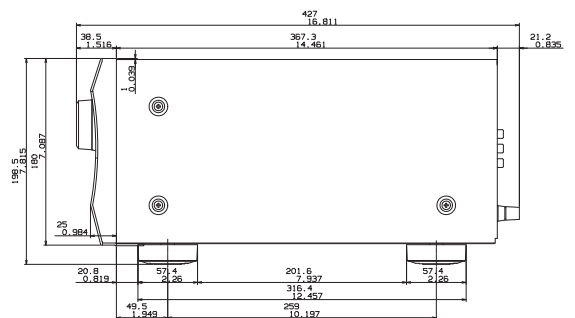

#### GENERAL

Power Supply:	AC 220-240V~, 50/60 Hz
Power Consumption:	750W
Dimensions (W x H x D):	435 x 198.5 x 427 mm
Weight:	17.8 kg

Due to a policy of continuous product improvement, Onkyo reserves the right to change specifications and appearance without notice. THX Select2 Plus is a trademark of THX Ltd. THX may be registered in some jurisdictions. Manufactured under license from Dolby Laboratories. Dolby, Pro Logic, and the double-D symbol are trademarks of Dolby Laboratories. DTS is a registered trademark and the DTS logos and Symbol are trademarks of DTS, Inc. iPod is a registered trademark of Apple Inc., registered in the U.S. and other countries. MultEQ is a registered trademark and DSX, Dynamic EQ, and Dynamic Volume are trademarks of Audyssey Laboratories. HDMI, the HDMI logo, and High-Definition Multimedia Interface are trademarks or registered trademarks of HDMI Licensing LLC. x.v.Color is a trademark of Sony Corporation. Faroudja DCDi Cinema is a registered trademark of Genesis Microchip Inc. WRAT, Music Optimizer, and Theater-Dimensional are trademarks of Onkyo Corporation. All other trademarks and registered trademarks are the property of their respective holders.