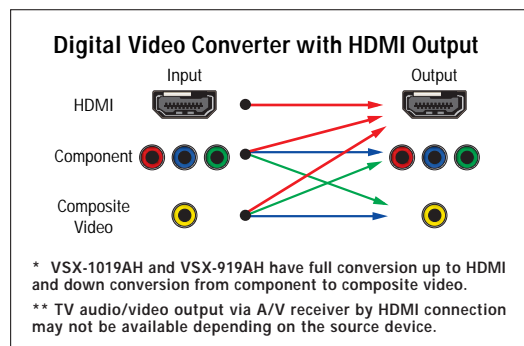

HDMI Connection

HDMI Terminals

HDMI allows lossless transmission for high-quality pictures and sound, as signals remain in a pure digital state. The Pioneer A/V receivers also support Deep Colour and x.v.Colour.

HDMI Terminals	VSX-1019AH	VSX-919AH	VSX-819H	VSX-519V
HDMI Input/Output	4/1 (Repeater)	3/1 (Repeater)	3/1 (Repeater)	2/1 (Repeater)
Deep Colour	•	•	•	•
x.v.Colour	•	•	•	•
KURO LINK	•	•	•	•

HDMI Repeater

All Pioneer A/V receivers feature a HDMI repeater function. Unlike HDMI switching which only transfers high-definition video signals, the HDMI repeater allows full-digital transfer of high-definition audio as well as video signals up to 1080p. Although the VSX-519V does not have Dolby TrueHD or DTS-HD Master Audio decoders, it does allow you to enjoy HD audio via LPCM output through HDMI.

HDMI Repeater vs. HDMI Switching

	HDMI Repeater	HDMI Switching	Legacy Cable
Connection Type	Video Audio	Video Audio	Video Audio
HD Audio	Yes DOLBY TRUEHD dts HD Master Audio	— DOLBY DIGITAL dts Digital	— Dolby Surround (Analogue)
Auto Lip-Sync	Yes	—	—

Digital Video Converter with PureCinema™ and HDMI Upscaler* (VSX-1019AH/VSX-919AH)

The VSX-1019AH and VSX-919AH allow HDMI output of all analogue video signals, whilst the VSX-1019AH features a video upscaler by Anchor Bay Technology for upscaling 480i/p video signals up to 1080p.

* VSX-1019AH only

Precision Quartz Lock System (PQLS) — Jitter-Free Audio Transmission via HDMI (VSX-1019AH/VSX-919AH)

Through a HDMI connection with a compatible Pioneer Blu-ray Disc player, the VSX-1019AH and VSX-919AH perfect CD playback with the proprietary Precision Quartz Lock System (PQLS). This technology eliminates distortion from timing errors, giving the best possible digital-to-analogue conversion from audio CD sources for jitter-free playback and dynamic sound quality.

Multi Zone Audio and Video

Multi Zone / Multi Source Audio playback (VSX-1019AH/VSX-919AH/VSX-819H/VSX-519V) Multi Zone / Multi Source Video playback (VSX-1019AH/VSX-919AH)

Pioneer's latest A/V receivers have been designed with more than one room in mind. All A/V receivers feature a Zone 2 audio pre-out, which allows different audio sources to be enjoyed in two separate areas. The VSX-1019AH and VSX-919AH also feature a Zone 2 Video pre-out, which will allow video from different video sources to be enjoyed in two separate areas.

iPod/iPhone Connection

iPod®/iPhone Digital Connection via USB (VSX-1019AH/VSX-919AH/VSX-819H)

Enjoy iPod videos, pictures and music via a digital connection. The VSX-1019AH, VSX-919AH, and VSX-819H

each come with an iPod/iPhone connection cable allowing direct USB connection to the front panel without having to buy a docking station. The audio signals are directly transferred to the A/V receiver's high-performance DAC, offering superior sound. What's more, you can operate your iPod with the A/V receiver's remote control, while the A/V receiver charges your iPod/iPhone. With an iPhone/iPod Touch, you can even watch YouTube video enlarged on your TV screen, and the VSX-1019AH and VSX-919AH can display iPod/iPhone album artwork in colour on a HDTV.