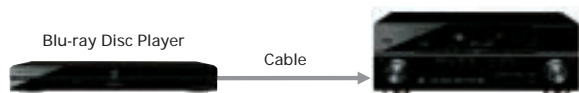

Feature Highlights of the New A/V Receivers

Our latest A/V receivers bring studio master quality to your home, by joining Pioneer-original surround sound technologies — Phase Control and MCACC — with DTS-HD Master Audio and Dolby TrueHD new generation audio formats. Also featuring HDMI Repeater connectivity, superior sound from your iPod/iPhone, multi zone audio connectivity, and a gloss black finish.

HDMI Connection

HDMI Terminals

HDMI allows lossless transmission for high-quality pictures and sound, as signals remain in a pure digital state. The Pioneer A/V receivers also support Deep Colour and x.v.Colour.

HDMI Terminals	VSX-1019AH	VSX-919AH	VSX-819H	VSX-519V
HDMI Input/Output	4/1 (Repeater)	3/1 (Repeater)	3/1 (Repeater)	2/1 (Repeater)
Deep Colour	•	•	•	•
x.v.Colour	•	•	•	•
KURO LINK	•	•	•	•

HDMI Repeater

All Pioneer A/V receivers feature a HDMI repeater function. Unlike HDMI switching which only transfers high-definition video signals, the HDMI repeater allows full-digital transfer of high-definition audio as well as video signals up to 1080p. Although the VSX-519V does not have Dolby TrueHD or DTS-HD Master Audio decoders, it does allow you to enjoy HD audio via LPCM output through HDMI.

HDMI Repeater vs. HDMI Switching

	HDMI Repeater	HDMI Switching	Legacy Cable
Connection Type	Video Audio	Video Audio	Video Audio
HD Audio	Yes DOLBY TRUEHD dts HD Master Audio	— DOLBY DIGITAL dts Digital	— Dolby Surround (Analogue)
Auto Lip-Sync	Yes	—	—

Digital Video Converter with PureCinema™ and HDMI Upscaler* (VSX-1019AH/VSX-919AH)

The VSX-1019AH and VSX-919AH allow HDMI output of all analogue video signals, whilst the VSX-1019AH features a video upscaler by Anchor Bay Technology for upscaling 480i/p video signals up to 1080p.

* VSX-1019AH only