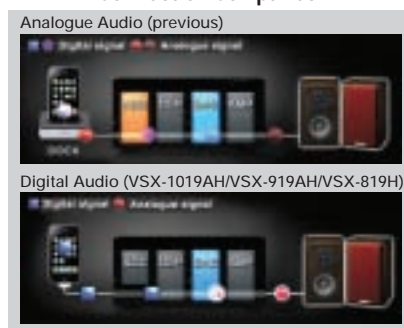

Connection Comparison

With conventional iPod connection, D/A conversion is done within iPod, and the extra process deteriorates sound quality. With iPod digital, D/A conversion is done immediately before output stage, providing clean sound.

High-Performance Technologies for Superior Sound Quality

Advanced Sound Retriever

Pioneer's latest A/V receivers feature the Advanced Sound Retriever, which significantly improves the sound quality of compressed audio, by creating new signals to restore the minor details left out during the compression process. The VSX-1019AH and VSX-919AH feature an Advanced Sound Retriever for multi-surround sound, which is compatible with DVD and TV soundtracks.

Auto Level Control

Auto Level Control equalises volume level differences between tracks when playing music from iPod or other sources. The Auto Level Control on the VSX-1019AH and VSX-919AH supports multi-channel playback, maintaining a consistent level even at low volumes.

New GUI (VSX-1019AH/VSX-919AH)

The GUI on the latest A/V receivers has been refined, resulting in enhanced ease-of-use. Each function has a dedicated GUI screen, displaying, for instance, iPod/iPhone data, speaker settings, or EQ adjustments.